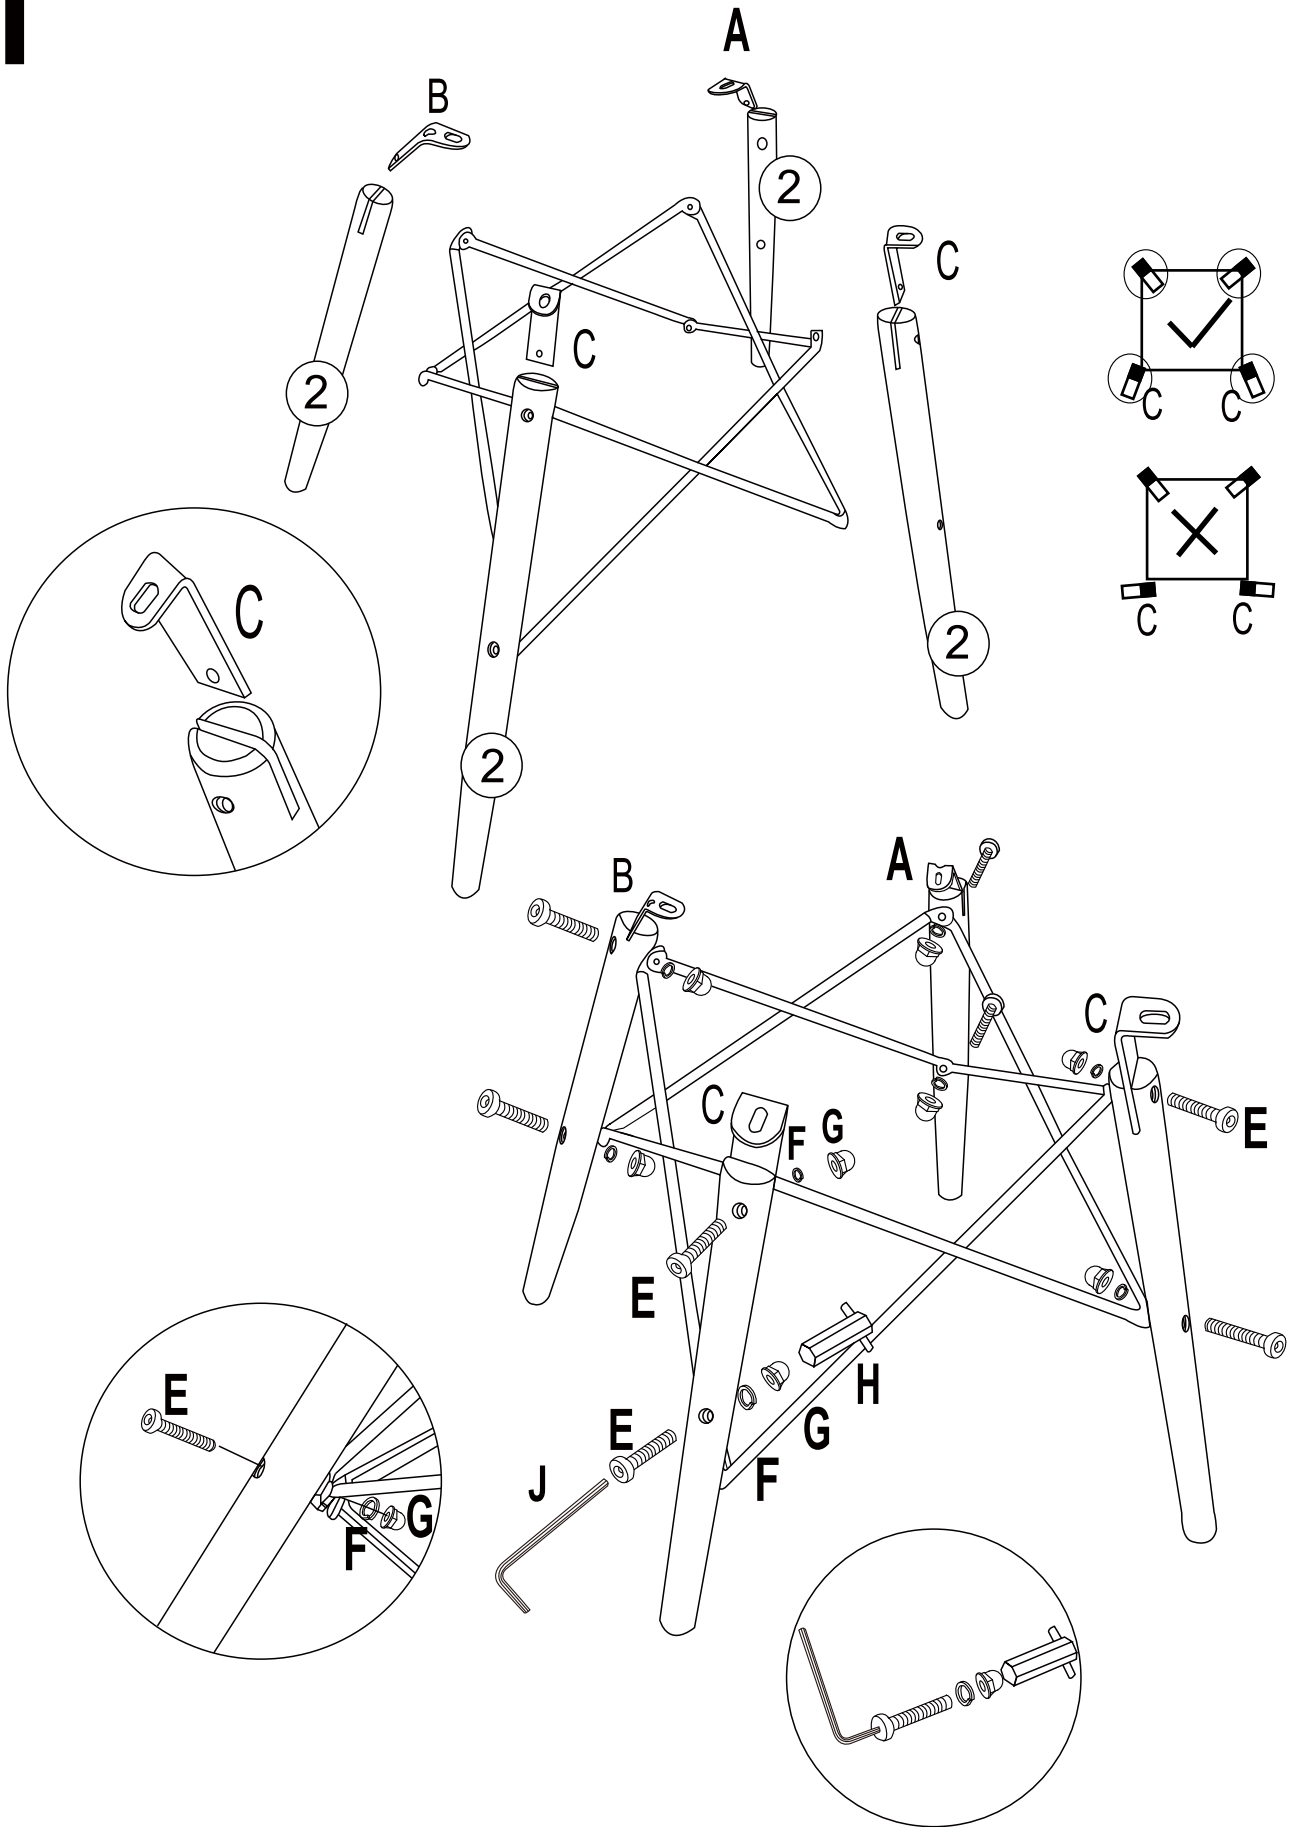

ASSEMBLY INSTRUCTION

Dining Chair

①	1	570 x 600 x 410mm
②	4	410 x Φ24mm
③	1	333 x 260 x 160mm

 A Ax1	 B Bx1	 C Cx2	 D M 6 x 14 mm Dx4	 E M 5 x 35 mm Ex8
 F Fx8	 G Gx8	 H Hx1	 I Ix4	 J 5 mm Jx1
 K 6 mm Kx1				

1

2

3